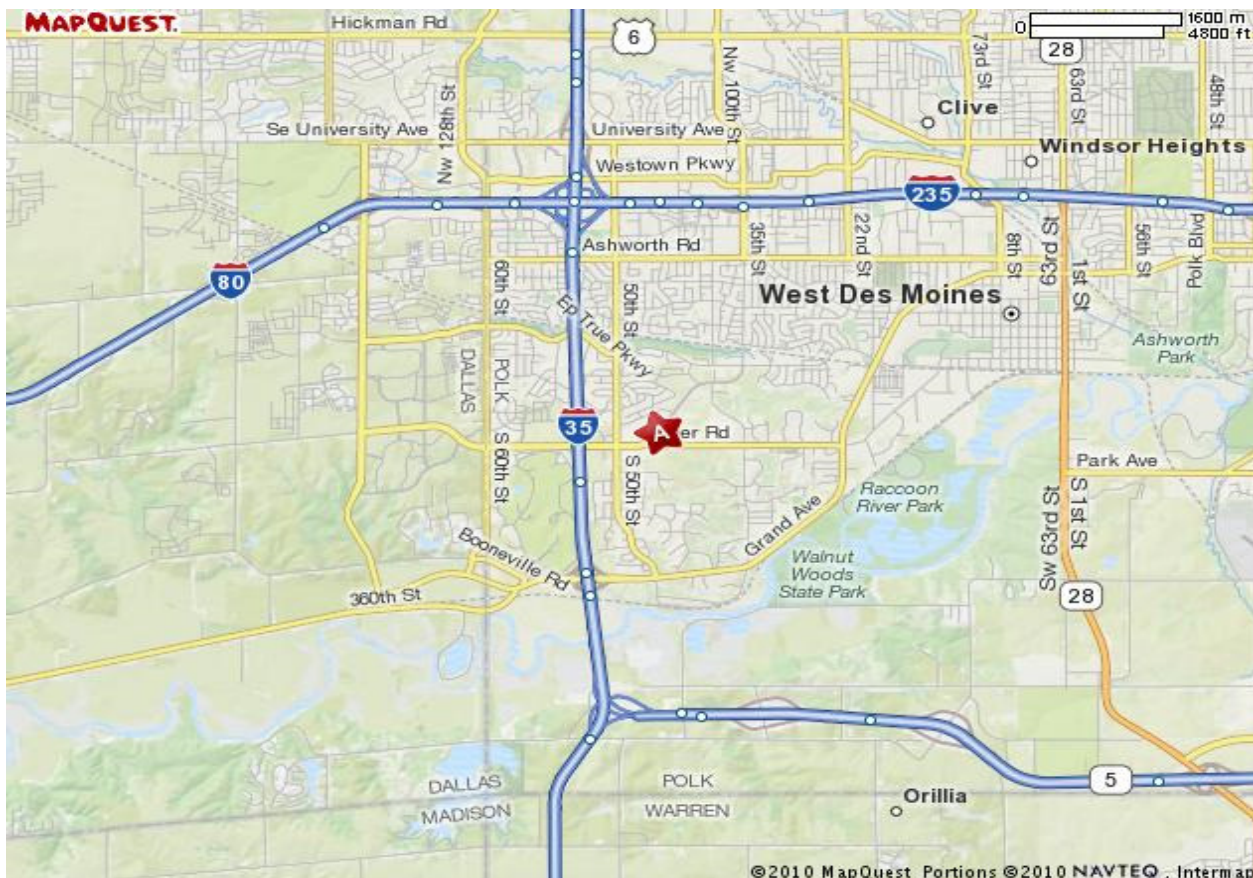

For questions call 515-255-3168 or email cddumw@gmail.com