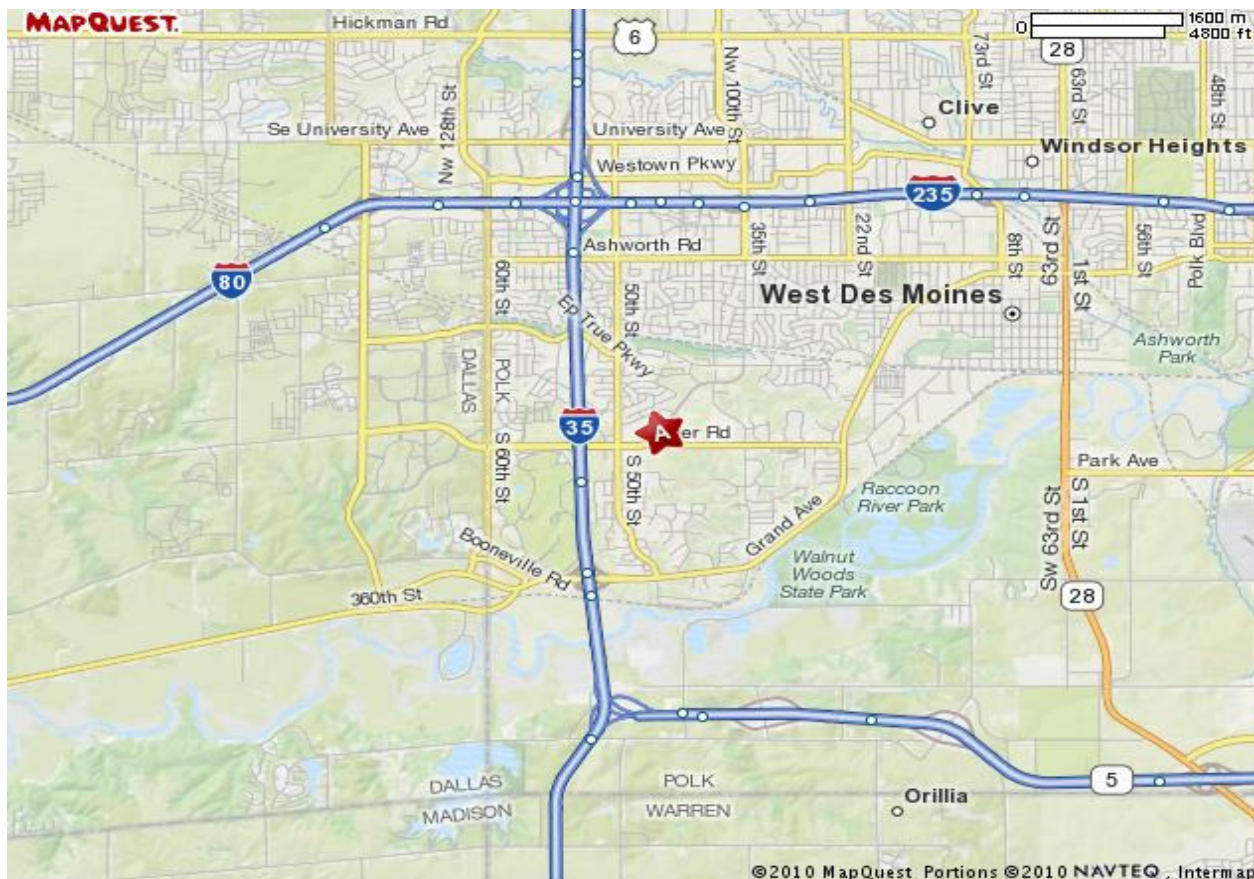

SCHOOL FOR CONGREGATIONAL LEARNING GREAT AWAKENING 2011!

SATURDAY, AUGUST 27, 2011

MAP

**West Des Moines Christian Church
4501 Mills Civic Parkway
Des Moines, IA 50125**

DIRECTIONS: From  turn **East** on **Mills Civic Parkway, Exit 70.**

One mile to the church.

Mills Civic will make a “Y”; be sure to stay left

on the “Y”. (Do not enter Fuller Road which bears right.) West Des Moines Christian Church sits on the left side of the 4-lane road. (Valley Stadium is on the right hand side of the road.)

Destination:  **West Des Moines Christian Church, 4501 Mills Civic Parkway, Des Moines**

For questions call 515-255-3168 or email cddumw@gmail.com