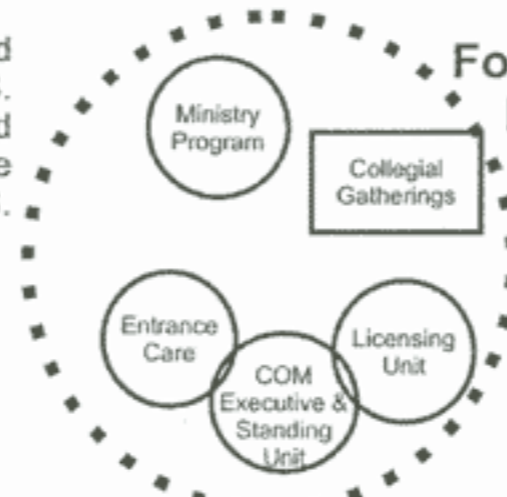

The Functional Diagram of the Christian Church (Disciples of Christ) in the Upper Midwest

The constellation format expresses the mutual nature of our shared Regional ministry. Dotted circles represent the five FOCUS AREAS. Solid lines at the center represent the nucleus of the ministry. Solid circles in each Focus Area represent UNITS (represented on the Regional Board and solid squares represent TASK GROUPS.

Focus Area: Congregational Services

Focus Area: Ministerial Support

Focus Area: Discipleship

Focus Area: Structural Support

Focus Area: Witness & Service