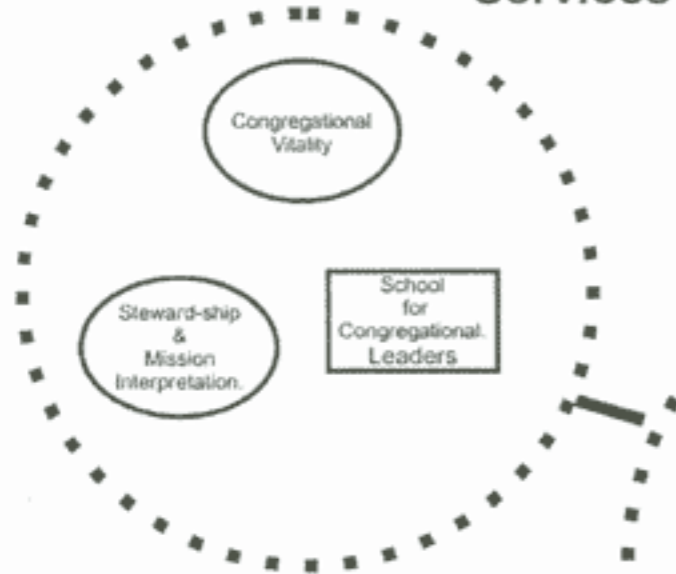

The Functional Diagram of the Christian Church (Disciples of Christ) in the Upper Midwest

The constellation format expresses the mutual nature of our shared Regional ministry. Dotted circles represent the five FOCUS AREAS. Solid lines at the center represent the nucleus of the ministry. Solid circles in each Focus Area represent UNITS (represented on the Regional Board and solid squares represent TASK GROUPS.

Focus Area: Congregational Services

Focus Area: Ministerial Support

Focus Area: Discipleship

Focus Area: Structural Support

Focus Area: Witness & Service