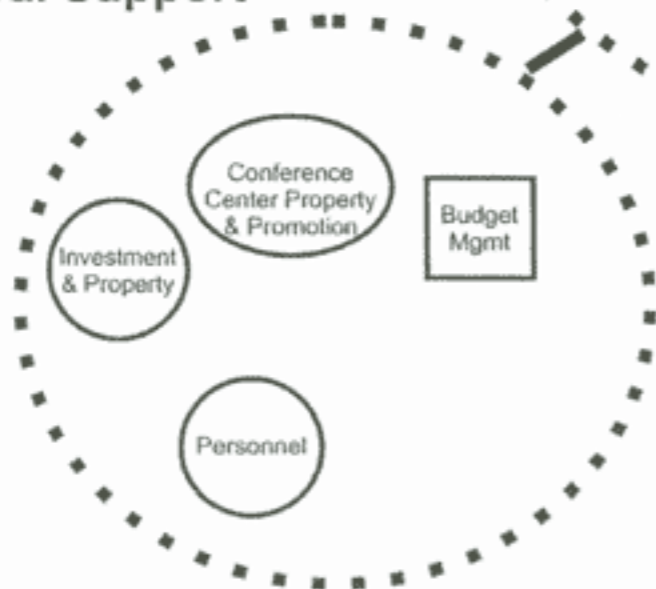

The Functional Diagram of the Christian Church (Disciples of Christ) in the Upper Midwest

The constellation format expresses the mutual nature of our shared Regional ministry. Dotted circles represent the five FOCUS AREAS. Solid lines at the center represent the nucleus of the ministry. Solid circles in each Focus Area represent UNITS (represented on the Regional Board and solid squares represent TASK GROUPS.

Focus Area: Congregational Services

Focus Area: Ministerial Support

Focus Area: Discipleship

Focus Area: Structural Support

Focus Area: Witness & Service