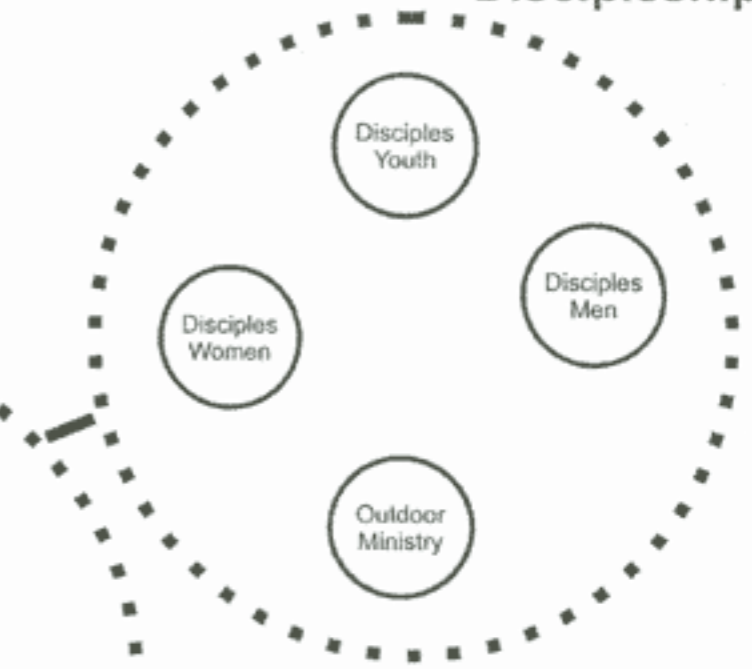

The Functional Diagram of the Christian Church (Disciples of Christ) in the Upper Midwest

The constellation format expresses the mutual nature of our shared Regional ministry. Dotted circles represent the five FOCUS AREAS. Solid lines at the center represent the nucleus of the ministry. Solid circles in each Focus Area represent UNITS (represented on the Regional Board and solid squares represent TASK GROUPS.

Focus Area: Congregational Services

Focus Area: Ministerial Support

Focus Area: Discipleship

Focus Area: Structural Support

Focus Area: Witness & Service